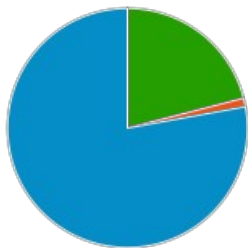

● Opens and ● Link Clicks for first day

Campaign Overview

- 90** Unique opens
153 total opens to date
- 5** Bounced
1.17% couldn't be delivered
- 334** Unopened
Open rates are only estimates

21.23% of all recipients opened so far

3.33% clicked a link (3 people)

0% unsubscribed (0 people)

0 people marked it as spam (0%)

0 shares across Facebook, Twitter & email

Links Clicked

3 people clicked
Giving you a **3.33%** click rate.

3 total clicks
Made by 3 people