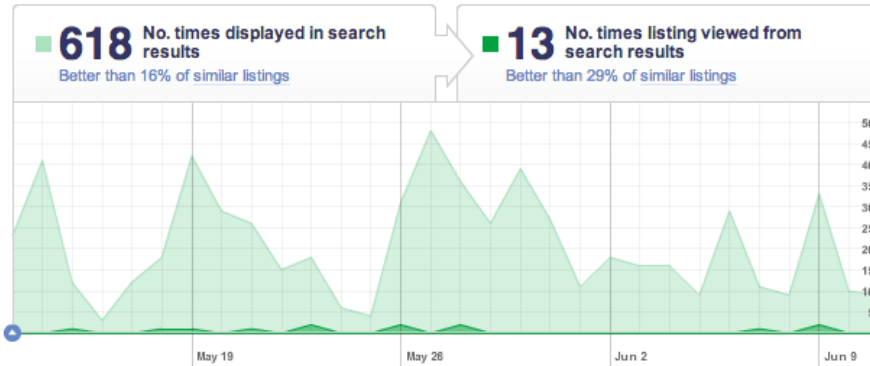

TOWNE CENTRE CLAYTON

6011 Main Street, Clayton, CA

www.townecentreclayton.com

LOOPNET ACTIVITY | PAST 30 DAYS

SOURCE: LOOPNET

Exposure Scores

Exposure scores count visits to your listing from different paths. The chart allows you to understand how your listing performs over time.

Visitor Map

The visitor map displays where your listing is being viewed from and how many times it's been viewed from a location.

Visitor Details

The visitor details summarize whether your listing was viewed by brokers or principals that reside outside or inside of the county your listing is located in.