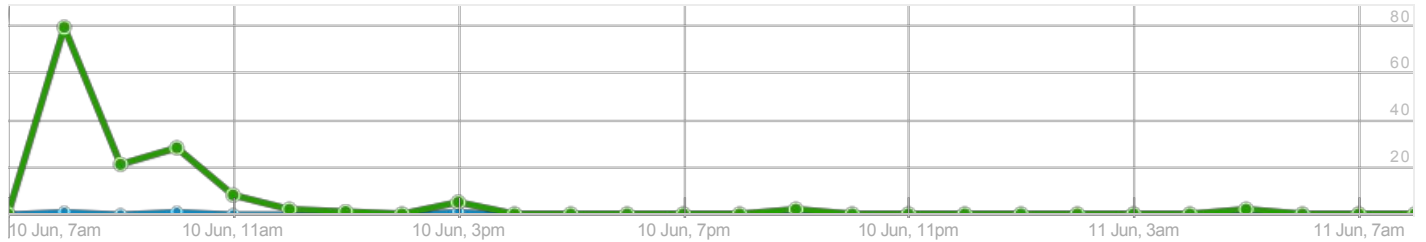

● Opens and ● Link Clicks for first day

Campaign Overview

- 90** Unique opens
153 total opens to date
- 5** Bounced
1.17% couldn't be delivered
- 334** Unopened
Open rates are only estimates

21.23% of all recipients opened so far