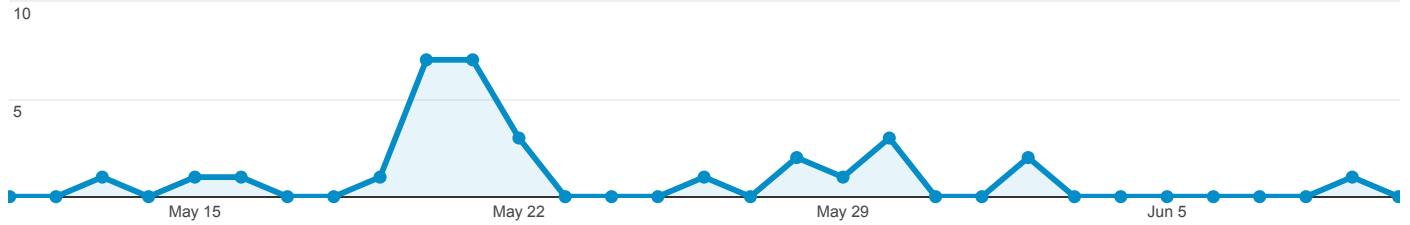

Overview

Sessions

Sessions
31

Users
27

Pageviews
82

Pages / Session
2.65

Avg. Session Duration
00:01:04

Bounce Rate
41.94%