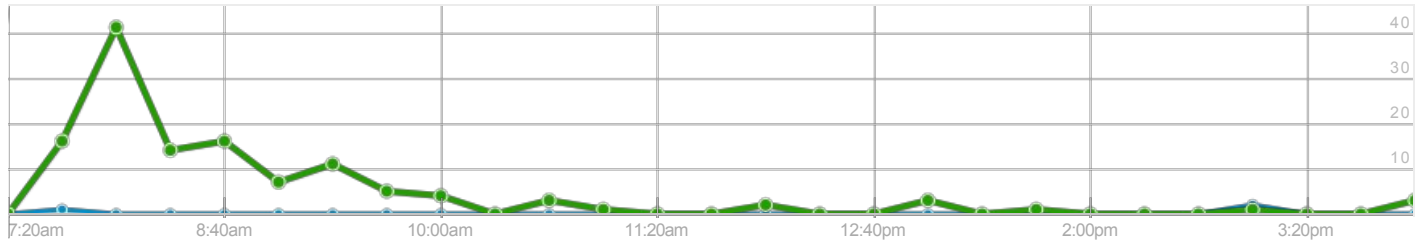

Sent to 414 unique subscribers across 3 lists

● Opens and ● Link Clicks for first day

Campaign Overview

- 82 Unique opens**
128 total opens to date
- 4 Bounced**
0.97% couldn't be delivered
- 328 Unopened**
Open rates are only estimates