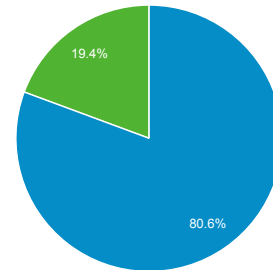

Sessions
31

Users
27

Pageviews
82

Pages / Session
2.65

Avg. Session Duration
00:01:04

Bounce Rate
41.94%

% New Sessions
80.65%

New Visitor Returning Visitor