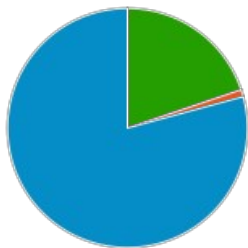

Sent to 414 unique subscribers across 3 lists

● Opens and ● Link Clicks for first day

Campaign Overview

- 82 Unique opens**
128 total opens to date
- 4 Bounced**
0.97% couldn't be delivered
- 328 Unopened**
Open rates are only estimates